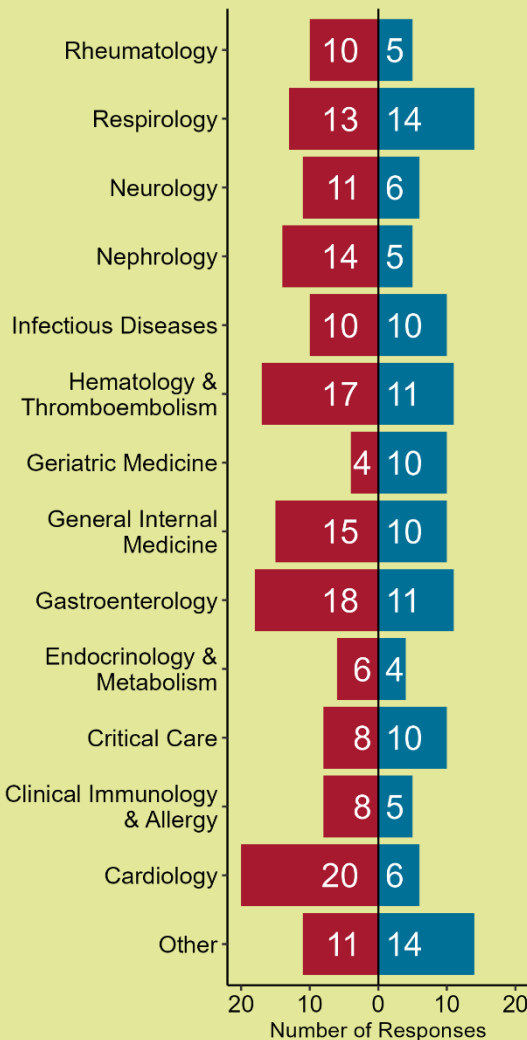

**296 Responses**

of 374 invited: 79.1% response rate

**9 Ethnicities**

- East Asian (9.8%)
- South Asian (20.3%)
- Southeast Asian (<5%)
- West Asian (<5%)
- Black (<5%)
- Indigenous (<5%)
- Jewish (<5%)
- Mixed (<5%)
- White European (53%)

**5.7%**

Are **sexually diverse**

**3.7%**

Are **gender diverse**

**6.8%**

Have a **visible or invisible disability**

Legend for all 2-colour figures:

- Men
- Women and Gender Diverse