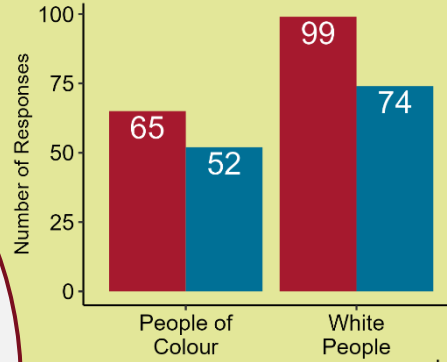

**296 Responses**

of 374 invited: 79.1% response rate

**9 Ethnicities**

- East Asian (9.8%)
- South Asian (20.3%)
- Southeast Asian (<5%)
- West Asian (<5%)
- Black (<5%)
- Indigenous (<5%)
- Jewish (<5%)
- Mixed (<5%)
- White European (53%)

**5.7%**

Are **sexually diverse**

**3.7%**

Are **gender diverse**

**6.8%**

Have a **visible or invisible disability**

Legend for all 2-colour figures:

- Men
- Women and Gender Diverse